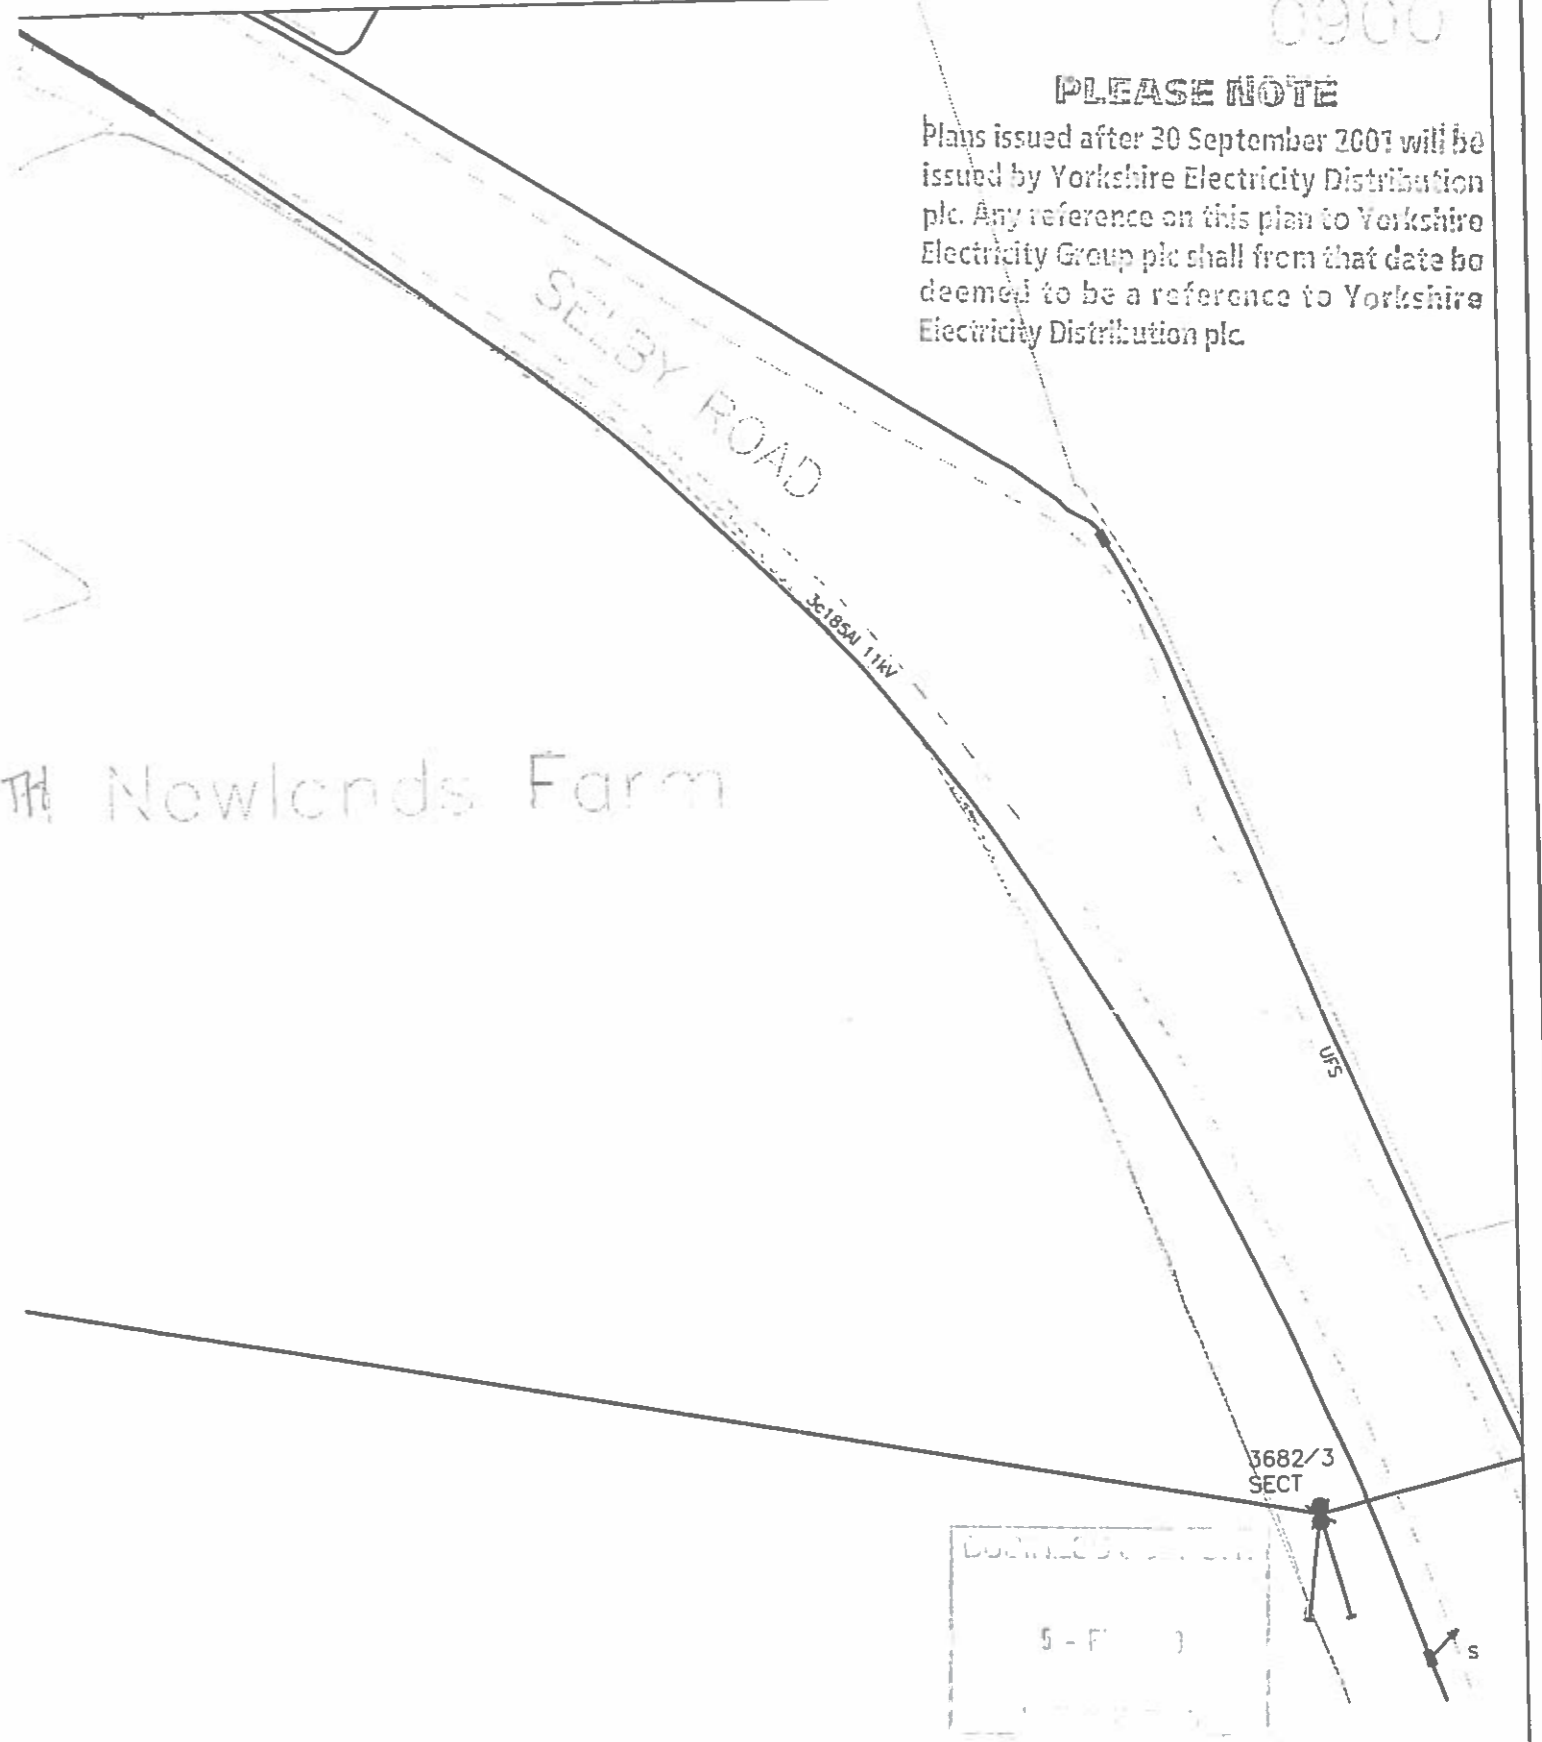

PLEASE NOTE
Plans issued after 30 September 2001 will be issued by Yorkshire Electricity Distribution plc. Any reference on this plan to Yorkshire Electricity Group plc shall from that date be deemed to be a reference to Yorkshire Electricity Distribution plc.

YORKSHIRE ELECTRICITY GROUP plc

The position of our equipment is shown on this plan as accurately as possible. However, it may have changed since the plan was produced. Therefore, the position of our equipment and those of service cables which are shown in this area and may not be shown on this plan. Where private cables are shown, the information should not be regarded as accurate and should be used for guidance purposes only. In all cases, accurate information should be obtained from the owner of such cables prior to the commencement of work on site.

Mains Record
462919,436870

18-01-2002
1:500
DR